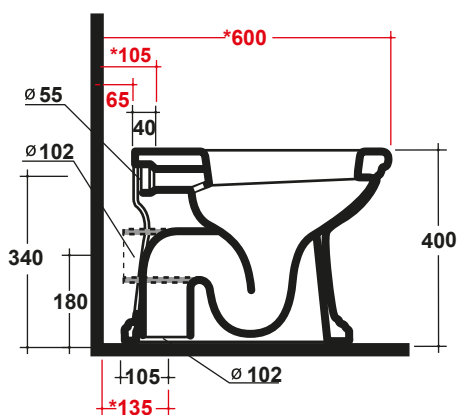

IMPERO VASO A TERRA

Art.IMP110101-IMP110201

*Quota d'installazione consigliata
Advised measure for installation

Agg. 01/2020

Vaso a terra scarico S/P. Fissaggi inclusi .Peso 19 Kg
Wc bowl S/P floor. Fixing included. Weight Kg 19