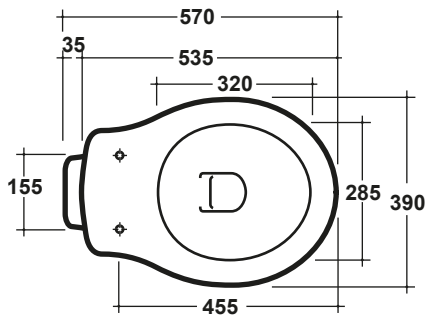

IMPERO VASO A TERRA

Art.IMP110101-IMP110201

*Quota d'installazione consigliata
Advised measure for installation

Agg. 01/2020

Vaso a terra scarico S/P. Fissaggi inclusi .Peso 19 Kg
Wc bowl S/P floor. Fixing included. Weight Kg 19